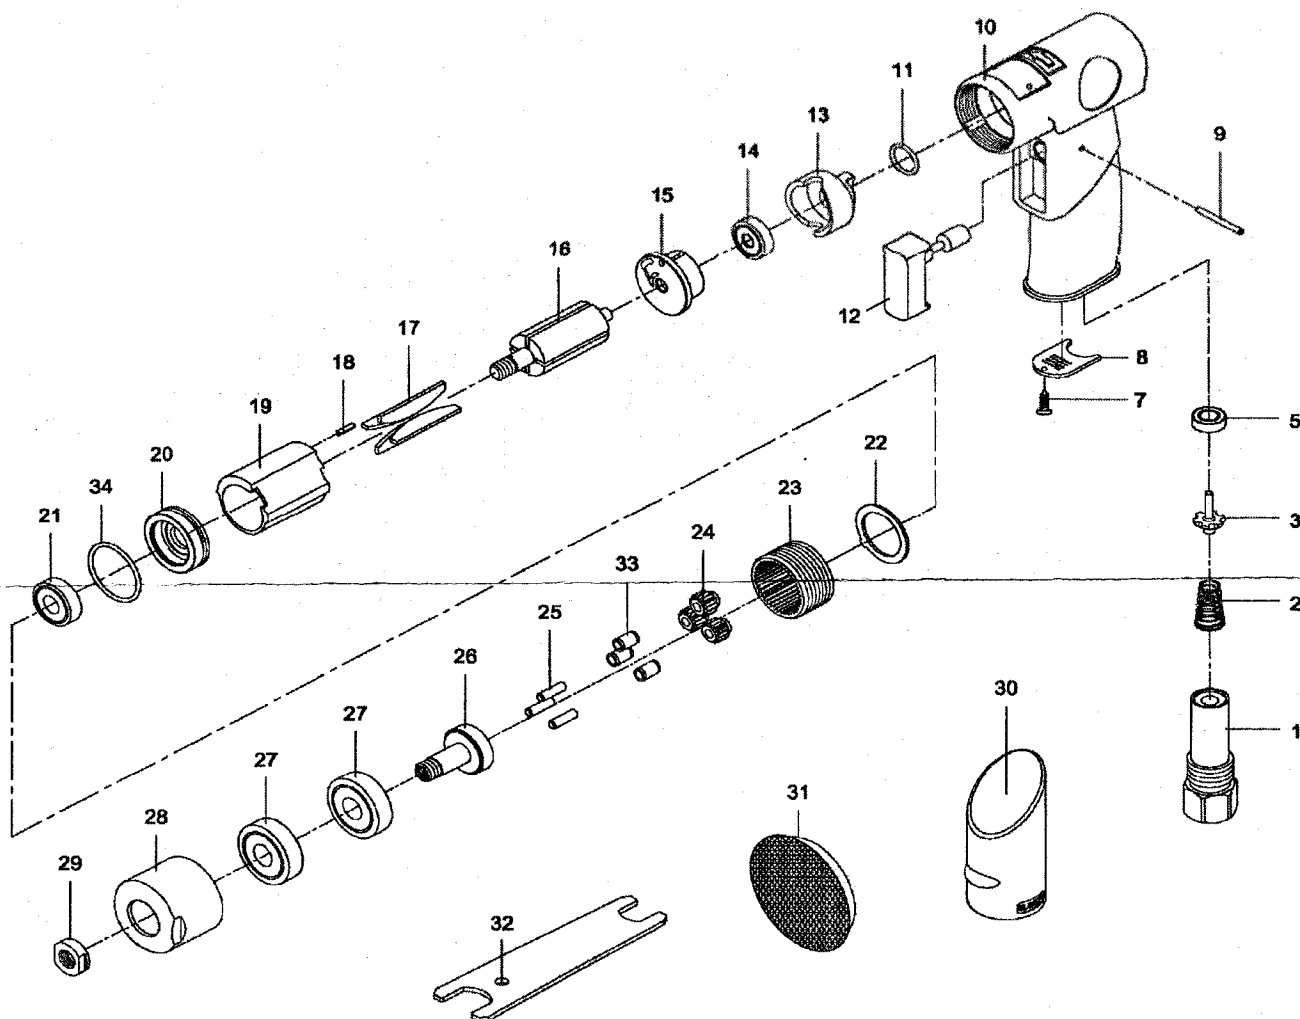

NL 3" Polijstmachine
GB 3" Mini Polisher
D 3" Poliermaschine
F 3" Polissage
I 3" Pulitrice
DK 3" Poléremaskine
N 3" Polérmaskine

RC 166
RC 166
RC 166
RC 166
RC 166
RC 166
RC 166

2008-10

Index	Parts No.	Description	Quantity
1	RP16401	Air inlet	1
2	RP16402	Spring	1
3	RP75-725146	Valve stem	1
4	Take 5		
5	RP600145	Rubber spacer	1
6	Take 5		
7	RPSM40309	Screw (M3x8L)	1
8	RP16408	Diffuser	1
9	RP14510	Pin	1
10	RP16410	Motor housing	1
11	RPOR3293	O-ring (12.42x1.78)	1
12	RP16412	Trigger	1
13	RP16413	Air regulator	1
14	RPBB626ZZ	Ball bearing	1
15	RPSM30114	Rear plate	1
16	RP16416	Rotor	1
17	RP16417	Rotor blade	4

Index	Parts No.	Description	Quantity
18	RPSM30117	Spring pin	1
19	RPSM30118	Cylinder	1
20	RP600419-12	Front plate	1
21	RPBB608ZZ	Ball bearing	1
22	RP14525	Spacer	1
23	RP16623	Internal gear	1
24	RP16624	Planet gear	3
25	RP0039029	Pin	3
26	RP16626	Work spindle	1
27	RPBB6200ZZ	Ball bearing	2
28	RP16628	Clamp nut	1
29	RP0022025	Spacer	1
30	RP16427	Rubber grip	1
31	RA168	Pad	1
32	RA1024	Spanner	1
33	RP600425	Bushing	3
34	RPOR3302	O-ring (26.7x1.78)	1